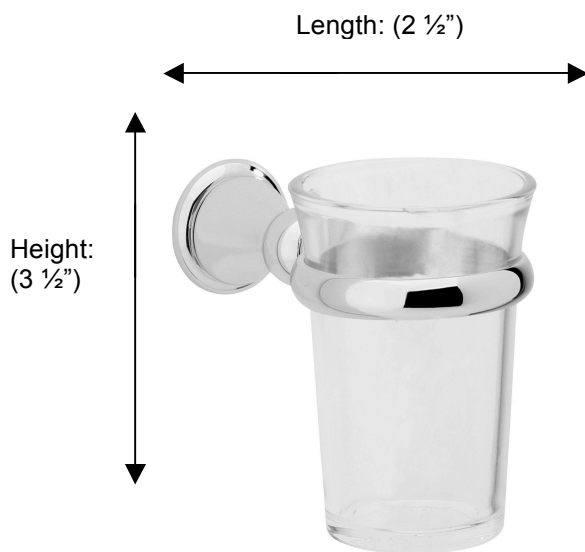

SINTRA

66825 Tumbler Holder

Description:
Tumbler holder

Finishes:

-  CR – Chrome
-  PV – Polished Brass
-  UB – Unlacquered Brass
-  MB – Matte Black
-  NI – Polished Nickel
-  ES – Satin Nickel
-  GD – Gold

Material:
Brass
Clear glass

Backplate Diameter: (1 1/2")

Method of Fixing:
Direct to wall

Country of Origin:	Portugal
	